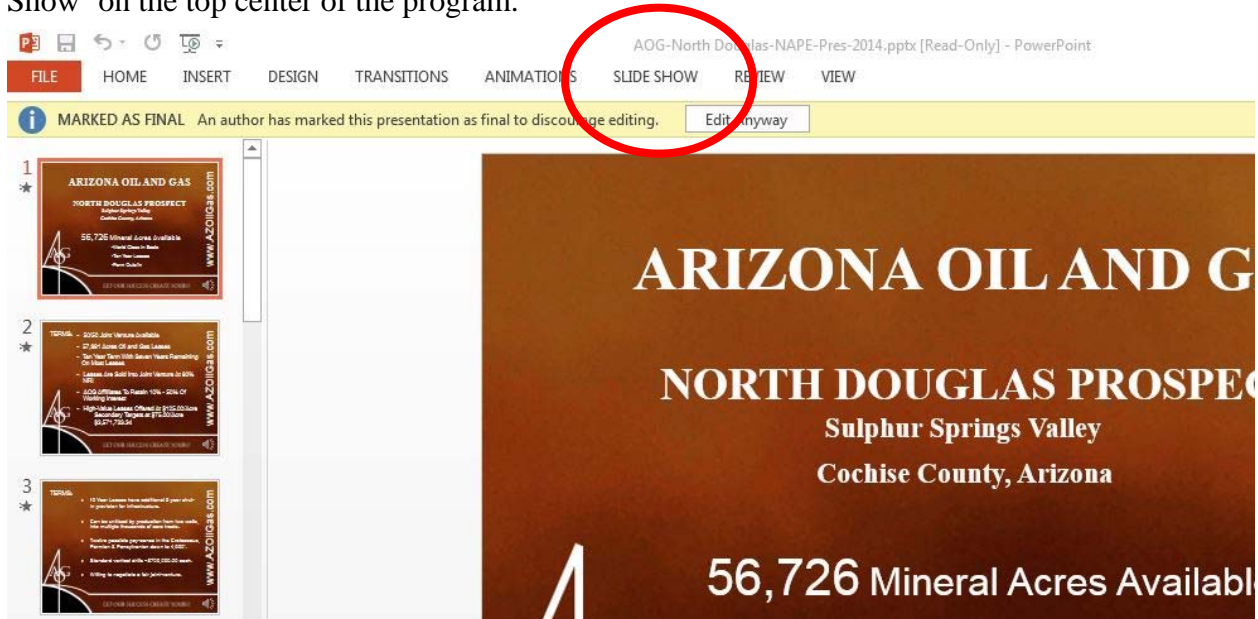

## How to View the PowerPoint Presentation

This Presentation has animations in it, and cannot be viewed properly without starting the Slide Show. In order to start the slide show, open the document in PowerPoint, and click the 'Slide Show' on the top center of the program.

This will bring up the option to 'Play From Beginning' on the left side. Click on this.